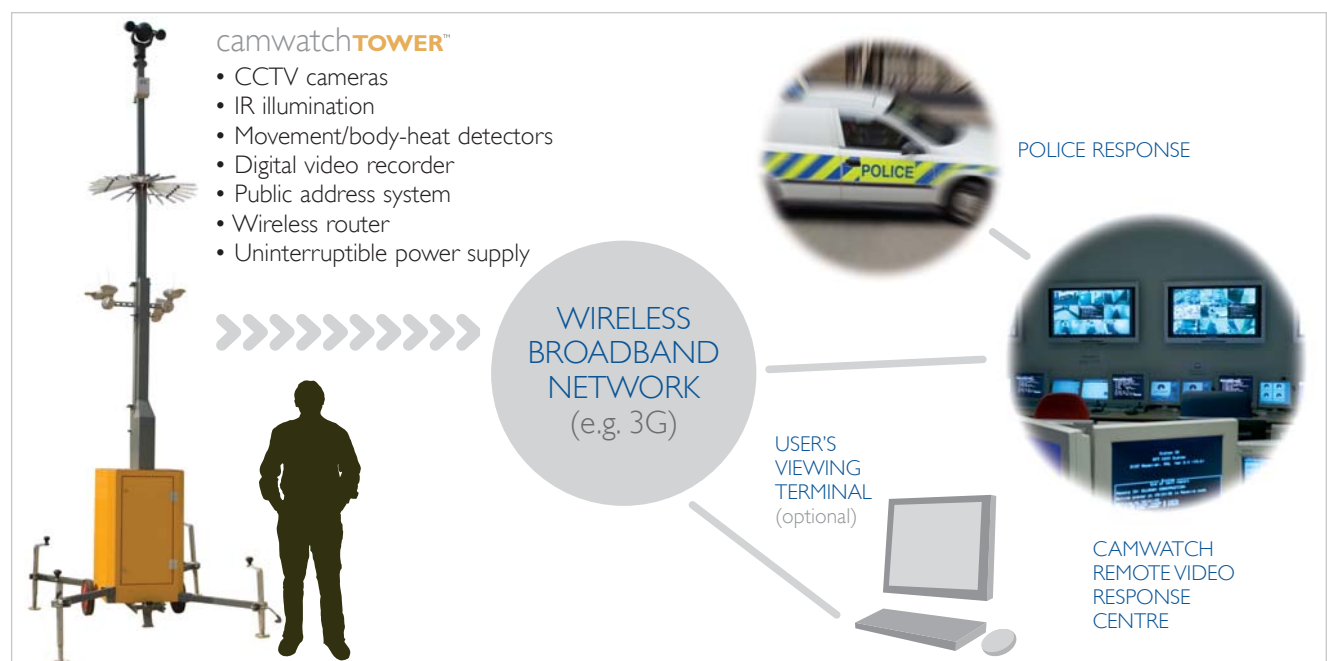

camwatchTOWER™

CCTV Surveillance – where you want it, when you need it!

The Camwatch TOWER is a fully integrated, rapid-deployment CCTV solution that includes everything you need to expand your monitored security footprint.

Up to four high-resolution cameras, or a moveable pan-tilt-zoom (PTZ) head, are attached to a telescopic tower, capable of being wound up to 7m (equivalent to a two-story building). Night vision is facilitated by powerful infrared illuminators, providing excellent visibility at ranges up to 50m, but without generating white light pollution (often an issue in residential areas).

The TOWER's integrated detectors sense movement or body heat and each of the cameras is configured to generate an alarm if there is movement within the field of view. A variety of anti-tamper and anti-theft measures are employed to ensure that no one can interfere with the TOWER without being seen.

When an alarm is triggered, live video is immediately and automatically transmitted over a wireless network to Camwatch's state-of-the-art Remote Video Response Centre (RVRC).

Since CCTV images are continually stored on the TOWER's own digital video recorder, vital pre-alarm evidence is always available, allowing the operator to see what happened in the run up to the incident.

The TOWER's two-way public address system allows control room personnel to challenge suspicious characters as soon as they are spotted, with all conversations being automatically recorded for audit and evidential purposes.